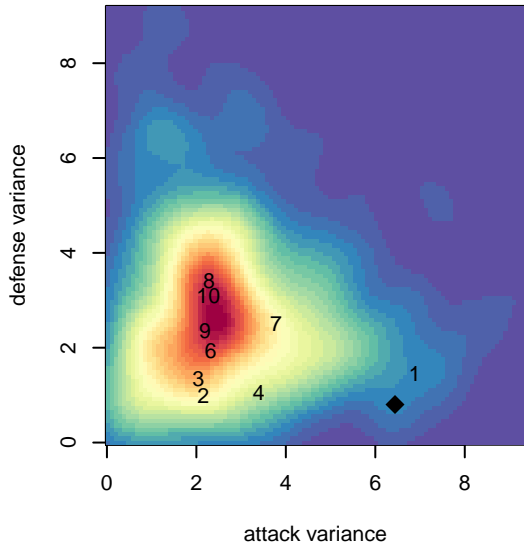

Kent City White B06

Kent City FC
 Kent, WA
 B06 total strength=717
 attack=1.01 defense=0.56
 fall league = PSPL Classic 2 Blue U11

alt names used:
 Kent City FC B06 White
 Kent City FC White B06

Venues played:
 2016 RVS Classic BU11
 2016 PSPL Classic 2 Blue U11

**attack and defense variance (black dot)
relative to other teams
and top 10 in region**

**attack and defense rating
relative to others at age
and all opponents in last 13 months**

Performance relative to 13 month average