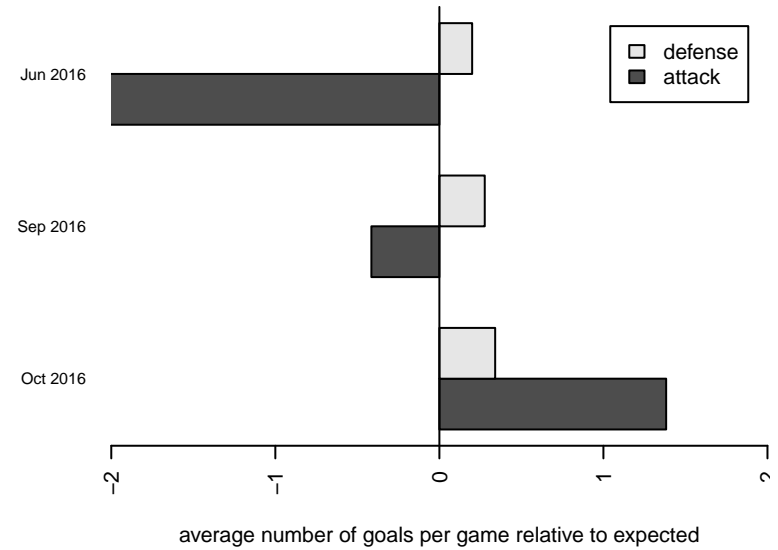

Performance relative to 13 month average