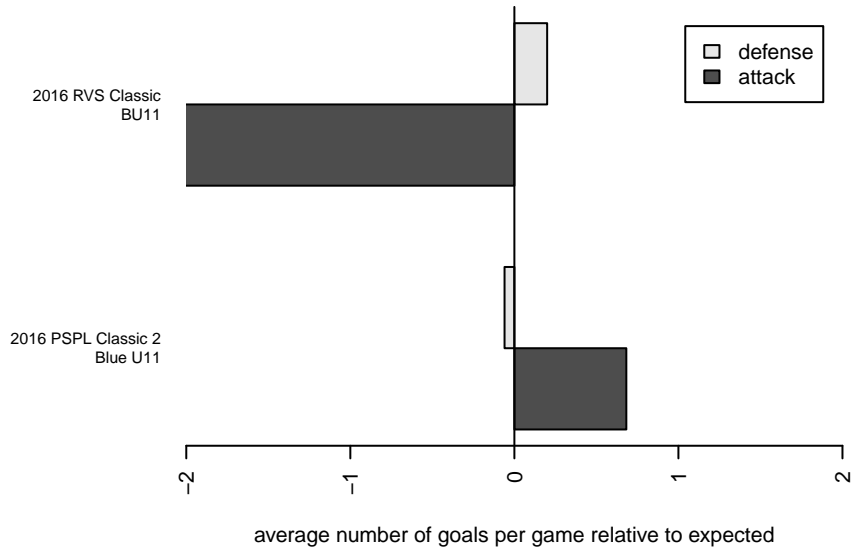

Kent City White B06

Kent City FC
 Kent, WA
 B06 total strength=717
 attack=1.01 defense=0.56
 fall league = PSPL Classic 2 Blue U11

alt names used:
 Kent City FC B06 White
 Kent City FC White B06

Venues played:
 2016 RVS Classic BU11
 2016 PSPL Classic 2 Blue U11

**attack and defense variance (black dot)
relative to other teams
and top 10 in region**

**attack and defense rating
relative to others at age
and all opponents in last 13 months**

Performance relative to 13 month average