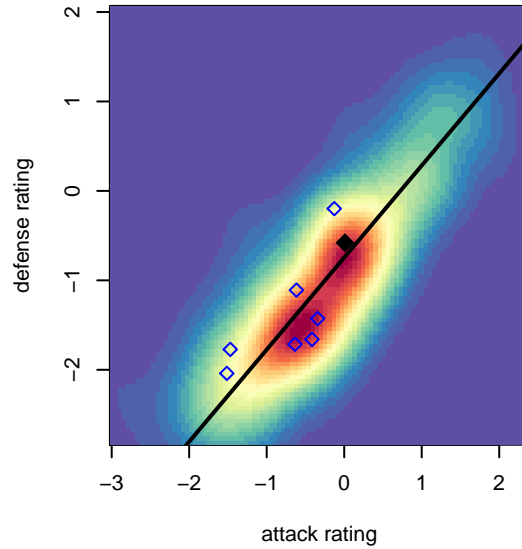

Kent City White B06

Kent City FC
 Kent, WA
 B06 total strength=717
 attack=1.01 defense=0.56
 fall league = PSPL Classic 2 Blue U11

alt names used:
 Kent City FC B06 White
 Kent City FC White B06

Venues played:
 2016 RVS Classic BU11
 2016 PSPL Classic 2 Blue U11

**attack and defense variance (black dot)
relative to other teams
and top 10 in region**

**attack and defense rating
relative to others at age
and all opponents in last 13 months**

Performance relative to 13 month average