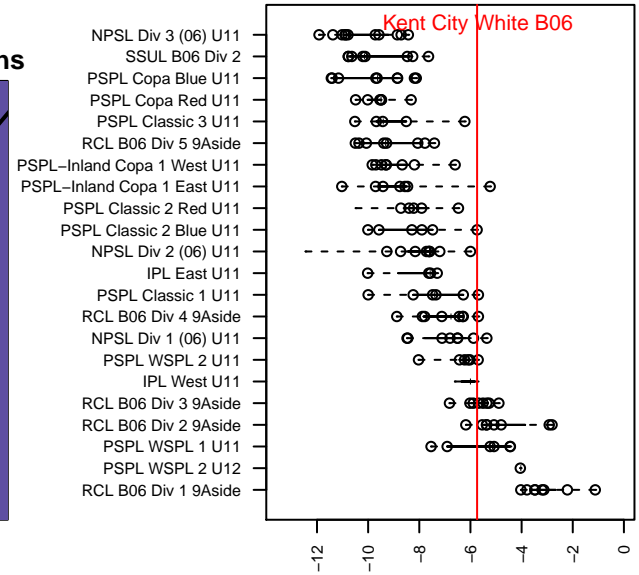

Kent City White B06

Kent City FC
 Kent, WA
 B06 total strength=717
 attack=1.01 defense=0.56
 fall league = PSPL Classic 2 Blue U11

alt names used:
 Kent City FC B06 White
 Kent City FC White B06

Venues played:
 2016 RVS Classic BU11
 2016 PSPL Classic 2 Blue U11

**attack and defense variance (black dot)
relative to other teams
and top 10 in region**

**attack and defense rating
relative to others at age
and all opponents in last 13 months**

Performance relative to 13 month average

Performance relative to 13 month average

date	home		away		venue	pred.home	pred.away
2016-11-12	Kent City White B06	4	Emerald City FC White B06	2	2016 PSPL Classic 2 Blue U11	6.12	0.47
2016-11-06	Kent City White B06	10	MVP Rapids White B06	2	2016 PSPL Classic 2 Blue U11	6.72	0.41
2016-10-29	Kent City White B06	7	RSA Elite B06	1	2016 PSPL Classic 2 Blue U11	3.77	1.04
2016-10-23	Normandy Park FC White B06	1	Kent City White B06	4	2016 PSPL Classic 2 Blue U11	1.04	4.41
2016-10-15	MRFC Blue B06	0	Kent City White B06	11	2016 PSPL Classic 2 Blue U11	0.76	6.06
2016-10-08	Emerald City FC White B06	0	Kent City White B06	6	2016 PSPL Classic 2 Blue U11	0.47	6.12
2016-10-01	MVP Rapids White B06	0	Kent City White B06	6	2016 PSPL Classic 2 Blue U11	0.41	6.72
2016-09-24	RSA Elite B06	2	Kent City White B06	3	2016 PSPL Classic 2 Blue U11	1.04	3.77
2016-09-17	Kent City White B06	3	Normandy Park FC White B06	0	2016 PSPL Classic 2 Blue U11	4.41	1.04
2016-09-10	Kent City White B06	7	MRFC Blue B06	0	2016 PSPL Classic 2 Blue U11	6.06	0.76
2016-06-26	Harbor Premier White B06	0	Kent City White B06	0	2016 RVS Classic BU11	0.86	3.03
2016-06-25	MVP Rapids White B06	1	Kent City White B06	3	2016 RVS Classic BU11	0.41	6.72
2016-06-25	Kent City White B06	1	Harbor Premier Green B06	1	2016 RVS Classic BU11	1.11	1.34