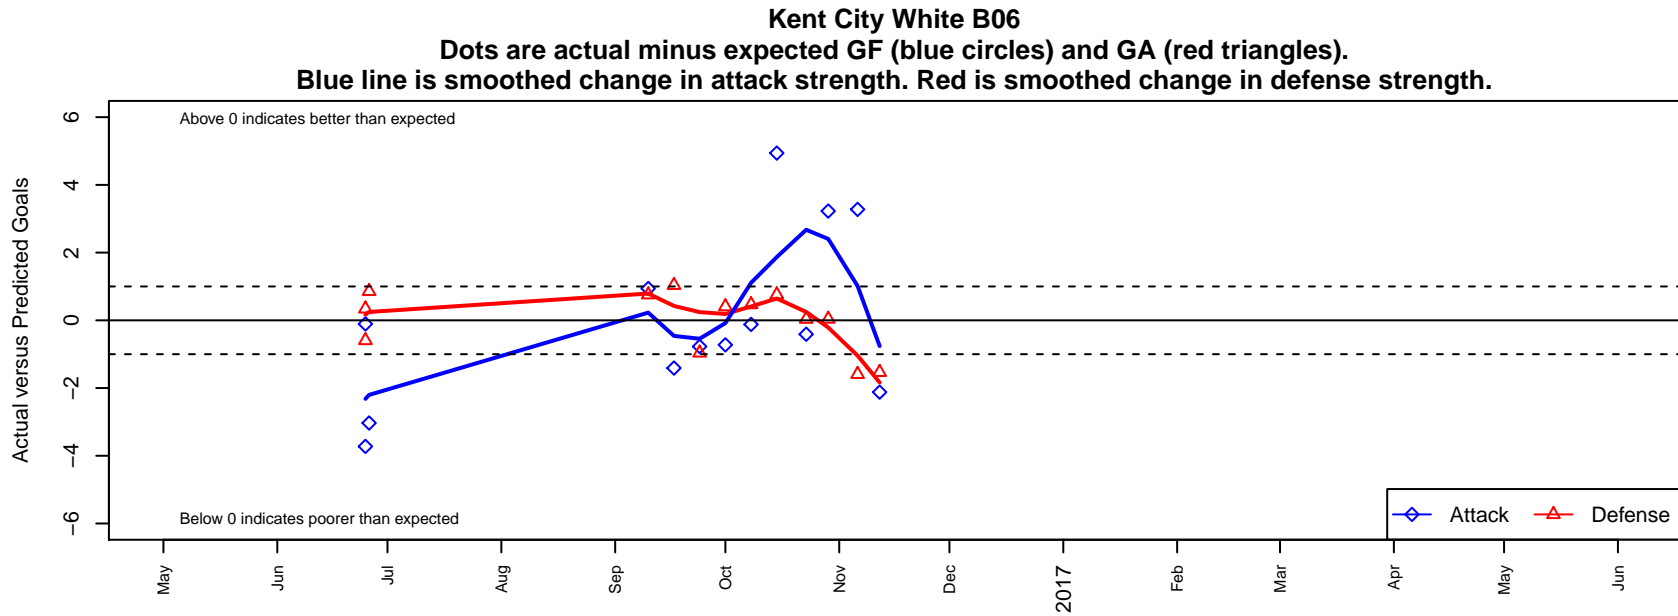

Kent City White B06

Kent City FC
 Kent, WA
 B06 total strength=717
 attack=1.01 defense=0.56
 fall league = PSPL Classic 2 Blue U11

alt names used:
 Kent City FC B06 White
 Kent City FC White B06

Venues played:
 2016 RVS Classic BU11
 2016 PSPL Classic 2 Blue U11

**attack and defense variance (black dot)
relative to other teams
and top 10 in region**

**attack and defense rating
relative to others at age
and all opponents in last 13 months**

Performance relative to 13 month average